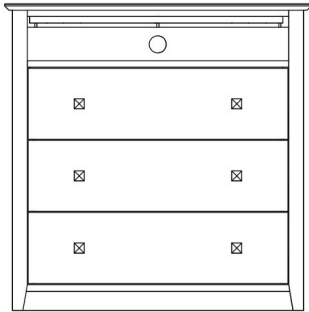

UJ-2702K TV Chest...36 x 22 x 35
UJ-2702V TV Chest...42 x 22 x 36