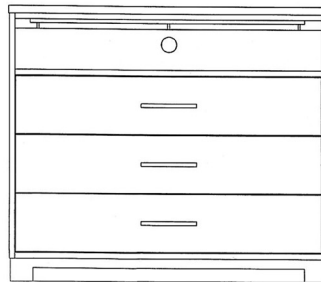

Skylight Collection

707 E. 6th Street - Huntingburg, IN 47542

www.DuboisWood.com

Please visit the **Finishes** page of our website for all veneer finish options

SK-C112A King Headboard...78 x 1 1/2 x 48
 SK-C111A Queen Headboard...62 x 1 1/2 x 48
 SK-C111 Queen Headboard...62 x 1 1/2 x 36
 SK-C110A Double Headboard...56 x 1 1/2 x 36

SK-C104L Nightstand...22 x 16 x 28
 SK-C104Q Nightstand...24 x 16 x 28
 SK-C104M Nightstand...30 x 16 x 28

SK-C123C Microfridge.....54 x 24 x 42
 SK-C123HR/HL Microfridge w/ Door..54 x 24 x 42

SK-C102C TV Chest.....42 x 23 3/4 x 36
 SK-C102J TV Chest.....36 x 23 3/4 x 36
 SK-C102I Chest No Shelf..42 x 23 3/4 x 30
 SK-C102M Chest No Shelf..36 x 23 3/4 x 30

SK-C106 Mirror..30 x 3/4 x 42

SK-C105A ADA Desk
 48 x 28 x 30 1/4

SK-C105I Desk w/ Drawer
 48 x 26 x 30 1/2

SK-C114 Luggage Bench.....36 x 22 x 23 3/4,28

SK-C116A Round End Table
 20 dia x 23

SK-C116B End Table.....23 1/2 x 23 1/2 x 22 3/4
 SK-C115 Cocktail Table.....42 x 22 x 18