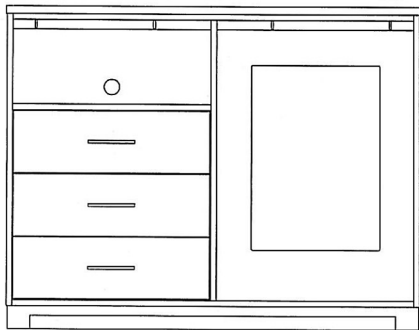

Skylight Collection

707 E. 6th Street - Huntingburg, IN 47542

www.DuboisWood.com

Please visit the **Finishes** page of our website for all veneer finish options

SK-C112A King Headboard...78 x 1 1/2 x 48
 SK-C111A Queen Headboard...62 x 1 1/2 x 48
 SK-C111 Queen Headboard...62 x 1 1/2 x 36
 SK-C110A Double Headboard...56 x 1 1/2 x 36

SK-C104L Nightstand...22 x 16 x 28
 SK-C104Q Nightstand...24 x 16 x 28
 SK-C104M Nightstand...30 x 16 x 28

SK-C123C Microfridge.....54 x 24 x 42
 SK-C123HR/HL Microfridge w/ Door..54 x 24 x 42

SK-C102C TV Chest.....42 x 23 3/4 x 36
 SK-C102J TV Chest.....36 x 23 3/4 x 36
 SK-C102I Chest No Shelf..42 x 23 3/4 x 30
 SK-C102M Chest No Shelf..36 x 23 3/4 x 30

SK-C106 Mirror..30 x 3/4 x 42

SK-C105A ADA Desk
 48 x 28 x 30 1/4

SK-C105I Desk w/ Drawer
 48 x 26 x 30 1/2

SK-C114 Luggage Bench.....36 x 22 x 23 3/4,28

SK-C116A Round End Table
 20 dia x 23

SK-C116B End Table.....23 1/2 x 23 1/2 x 22 3/4
 SK-C115 Cocktail Table.....42 x 22 x 18