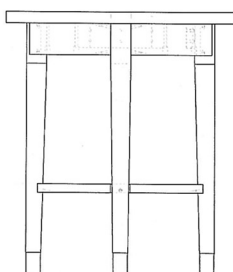

SK-C104L Nightstand...22 x 16 x 28
 SK-C104Q Nightstand...24 x 16 x 28
 SK-C104M Nightstand...30 x 16 x 28

SK-C123C Microfridge.....54 x 24 x 42
 SK-C123HR/HL Microfridge w/ Door..54 x 24 x 42

SK-C102C TV Chest.....42 x 23 3/4 x 36
 SK-C102J TV Chest.....36 x 23 3/4 x 36
 SK-C102I Chest No Shelf..42 x 23 3/4 x 30
 SK-C102M Chest No Shelf..36 x 23 3/4 x 30

SK-C106 Mirror..30 x 3/4 x 42

SK-C105A ADA Desk
 48 x 28 x 30 1/4

SK-C105I Desk w/ Drawer
 48 x 26 x 30 1/2

SK-C114 Luggage Bench.....36 x 22 x 23 3/4,28

SK-C116A Round End Table
 20 dia x 23

SK-C116B End Table.....23 1/2 x 23 1/2 x 22 3/4
 SK-C115 Cocktail Table.....42 x 22 x 18

SK-C103 Wardrobe
 36 x 22 x 72