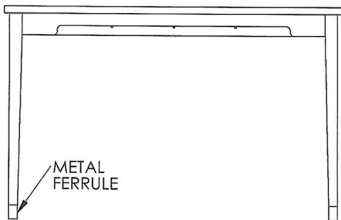

SK-C104L Nightstand...22 x 16 x 28
 SK-C104Q Nightstand...24 x 16 x 28
 SK-C104M Nightstand...30 x 16 x 28

SK-C123C Microfridge.....54 x 24 x 42
 SK-C123HR/HL Microfridge w/ Door..54 x 24 x 42

SK-C102C TV Chest.....42 x 23 3/4 x 36
 SK-C102J TV Chest.....36 x 23 3/4 x 36
 SK-C102I Chest No Shelf..42 x 23 3/4 x 30
 SK-C102M Chest No Shelf..36 x 23 3/4 x 30

SK-C106 Mirror..30 x 3/4 x 42

SK-C105A ADA Desk
 48 x 28 x 30 1/4

SK-C105I Desk w/ Drawer
 48 x 26 x 30 1/2

SK-C114 Luggage Bench.....36 x 22 x 23 3/4,28

SK-C116A Round End Table
 20 dia x 23

SK-C116B End Table.....23 1/2 x 23 1/2 x 22 3/4
 SK-C115 Cocktail Table.....42 x 22 x 18