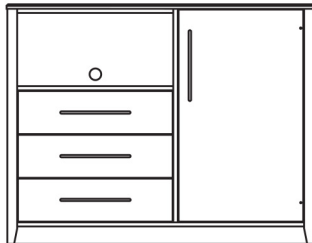

TG-0811M Queen Headboard...161 x 1 1/2 x 38

TG-0804N
Nightstand, 1 Drawer
24 x 16 x 28

TG-0804O
Nightstand, 1 Drawer
30 x 16 x 28

TG-0805B ADA Desk
48 x 30 x 30

TG-0805P Mobile Desk
48 x 26 x 30 1/4

TG-0816A Round End Table
20" Dia x 24"

TG-0816 End Table
18 x 24 x 22

TG-0823W Microfridge
54 x 24 x 42

TG-0802C TV Chest
54 x 24 x 42

TG-0807 Activity Table
30 x 30 x 30

TG-0815 Coffee Table
36 x 20 x 17

TG-0805Q Desk
56 x 22 x 36

TG-0823Y Fridge Unit
26 1/2 x 22 x 36