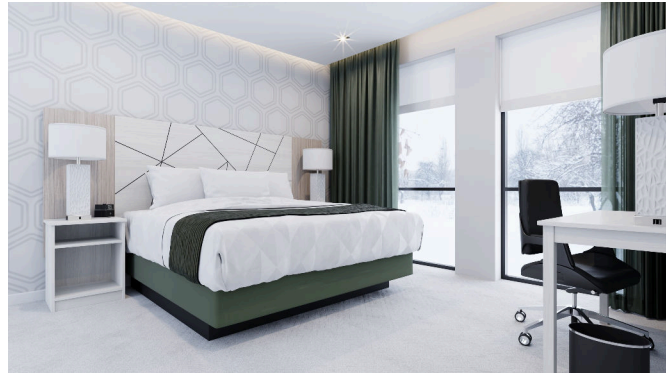

Springdale

Shown in White Cypress & Veranda Teak

King Headboard System

- DB-B212AH King Hdbd** 78" W × 1 1/2" D × 48" H
- DB-B235AC Wall Guard** 20" W × 1 1/2" D × 48" H
- SM-P104U Nightstand** 20" W × 16" D × 26" H

King Headboard System

- DB-B212AH King Hdbd** 78" W × 1 1/2" D × 48" H
- DB-B235AC Wall Guard** 20" W × 1 1/2" D × 48" H
- SM-P104UX Nightstand** 20" W × 16" D × 26" H

Springdale

Shown in White Cypress & Veranda Teak

Queen-Queen Headboard System

DB-B211AI Queen Hdbd 62" W × 1 1/2" D × 48" H
DB-B235AD Wall Guard 24" W × 1 1/2" D × 48" H
SM-P104V Nightstand 24" W × 16" D × 26" H

Queen-Queen Headboard System

DB-B211AI Queen Hdbd 62" W × 1 1/2" D × 48" H
DB-B235AD Wall Guard 24" W × 1 1/2" D × 48" H
SM-P104VX Nightstand 24" W × 16" D × 26" H