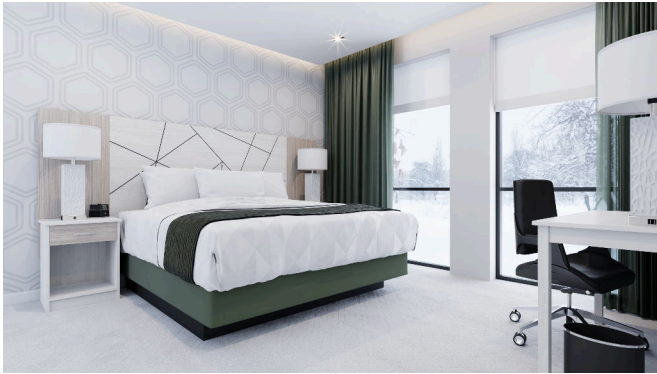

Springdale

Shown in White Cypress & Veranda Teak

King Headboard System

- DB-B212AH King Hdbd** 78" W × 1 1/2" D × 48" H
- DB-B235AC Wall Guard** 20" W × 1 1/2" D × 48" H
- SM-P104U Nightstand** 20" W × 16" D × 26" H

King Headboard System

- DB-B212AH King Hdbd** 78" W × 1 1/2" D × 48" H
- DB-B235AC Wall Guard** 20" W × 1 1/2" D × 48" H
- SM-P104UX Nightstand** 20" W × 16" D × 26" H

Springdale

Shown in White Cypress & Veranda Teak

Queen-Queen Headboard System

DB-B211AI Queen Hdbd 62" W × 1 1/2" D × 48" H
DB-B235AD Wall Guard 24" W × 1 1/2" D × 48" H
SM-P104V Nightstand 24" W × 16" D × 26" H

Queen-Queen Headboard System

DB-B211AI Queen Hdbd 62" W × 1 1/2" D × 48" H
DB-B235AD Wall Guard 24" W × 1 1/2" D × 48" H
SM-P104VX Nightstand 24" W × 16" D × 26" H