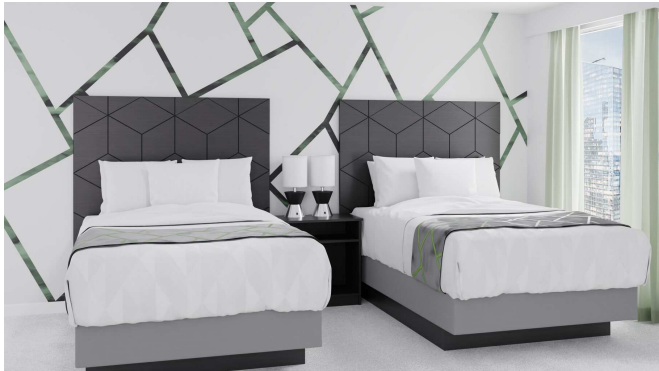

Samson

Shown in Ebony Recon

Samson

Shown in Ebony Recon

King Setup

DB-D212 King Headboard 78" W × 1 1/2" D × 48" H

SM-LQ04X Nightstand 18" W × 16" D × 28" H

King Setup

DB-D212 King Headboard 78" W × 1 1/2" D × 48" H

SM-LQ04XX Nightstand 18" W × 16" D × 28" H

Queen-Queen Setup

DB-D211 Queen Headboard 62" W × 1 1/2" D × 48" H

SM-LQ04AX Nightstand 30" W × 16" D × 28" H

Queen-Queen Setup

DB-D211 Queen Headboard 62" W × 1 1/2" D × 48" H

SM-LQ04AXX Nightstand 30" W × 16" D × 28" H

TV Chest

SM-LQ02X 42" W × 22" D × 36" H

TV Chest

SM-LQ02XX 42" W × 22" D × 36" H

Samson

Shown in Ebony Recon

Combo Unit Setup

SM-LQ23X-L/R Combo Unit 60" W × 24" D × 40" H
SM-L135I Media Panel 60" W × 2 ¼" D × 36" H
SM-L135O Media Panel 42" W × 2 ¼" D × 36" H

Combo Unit Setup

SM-LQ23XX-L/R Combo Unit 60" W × 24" D × 40" H
SM-L135I Media Panel 60" W × 2 ¼" D × 36" H
SM-L135O Media Panel 42" W × 2 ¼" D × 36" H