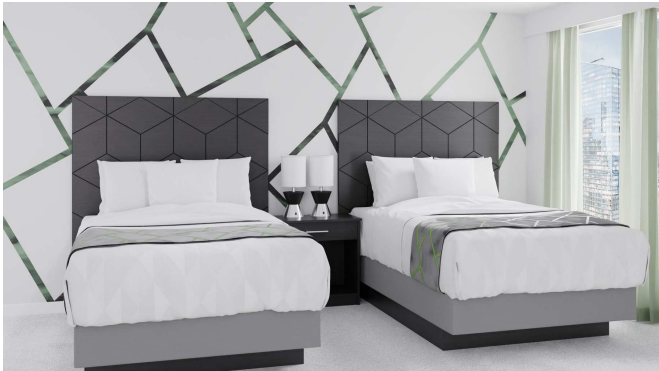

Samson

Shown in Ebony Recon

Samson

Shown in Ebony Recon

King Setup

DB-D212 King Headboard 78" W × 1 1/2" D × 48" H

SM-LQ04X Nightstand 18" W × 16" D × 28" H

King Setup

DB-D212 King Headboard 78" W × 1 1/2" D × 48" H

SM-LQ04XX Nightstand 18" W × 16" D × 28" H

Queen-Queen Setup

DB-D211 Queen Headboard 62" W × 1 1/2" D × 48" H

SM-LQ04AX Nightstand 30" W × 16" D × 28" H

Queen-Queen Setup

DB-D211 Queen Headboard 62" W × 1 1/2" D × 48" H

SM-LQ04AXX Nightstand 30" W × 16" D × 28" H

TV Chest

SM-LQ02X 42" W × 22" D × 36" H

TV Chest

SM-LQ02XX 42" W × 22" D × 36" H

Samson

Shown in Ebony Recon

Combo Unit Setup

SM-LQ23X-L/R Combo Unit 60" W × 24" D × 40" H
SM-L135I Media Panel 60" W × 2 ¼" D × 36" H
SM-L135O Media Panel 42" W × 2 ¼" D × 36" H

Combo Unit Setup

SM-LQ23XX-L/R Combo Unit 60" W × 24" D × 40" H
SM-L135I Media Panel 60" W × 2 ¼" D × 36" H
SM-L135O Media Panel 42" W × 2 ¼" D × 36" H