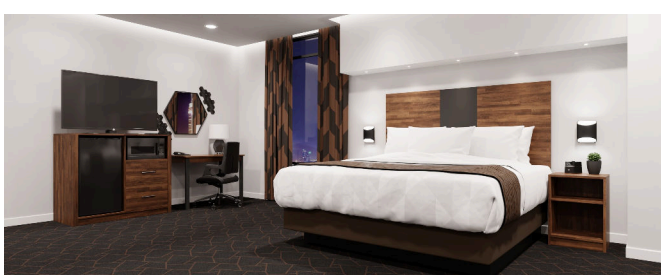

Old Mill

Shown in Old Mill Oak

Old Mill

Shown in Old Mill Oak

Headboard

WK-L412A King 82" W × 1 ½" D × 30" H
WK-L411A Queen 65" W × 1 ½" D × 30" H

Headboard

RF-L912 King 78" W × 1 ½" D × 48" H
RF-L911 Queen 62" W × 1 ½" D × 48" H

Nightstand

WK-L404B 18" W × 16" D × 26" H
WK-L404C 24" W × 16" D × 26" H

Desk

WK-L405A 42" W × 24" D × 30" H

Microfridge

WK-L423X 48" W × 24" D × 42" H

Microfridge

WK-L423XX 48" W × 24" D × 42" H