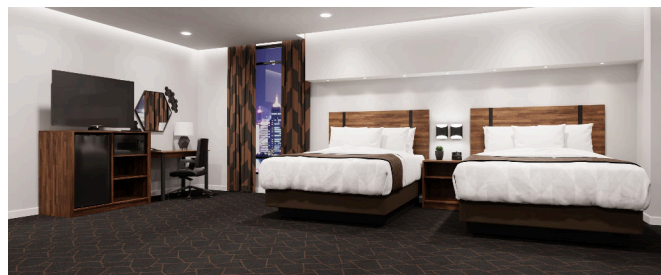

Old Mill

Shown in Old Mill Oak

Old Mill

Shown in Old Mill Oak

Headboard

WK-L412A King 82" W × 1 ½" D × 30" H
WK-L411A Queen 65" W × 1 ½" D × 30" H

Headboard

RF-L912 King 78" W × 1 ½" D × 48" H
RF-L911 Queen 62" W × 1 ½" D × 48" H