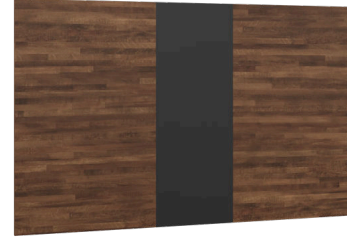

Old Mill

Shown in Old Mill Oak

Old Mill

Shown in Old Mill Oak

Headboard

WK-L412A King 82" W × 1 ½" D × 30" H
WK-L411A Queen 65" W × 1 ½" D × 30" H

Headboard

RF-L912 King 78" W × 1 ½" D × 48" H
RF-L911 Queen 62" W × 1 ½" D × 48" H

Nightstand

WK-L404B 18" W × 16" D × 26" H
WK-L404C 24" W × 16" D × 26" H

Desk

WK-L405A 42" W × 24" D × 30" H

Microfridge

WK-L423X 48" W × 24" D × 42" H

Microfridge

WK-L423XX 48" W × 24" D × 42" H