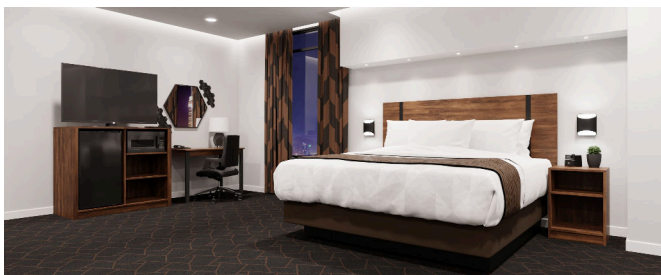

Old Mill

Shown in Old Mill Oak

Old Mill

Shown in Old Mill Oak

Headboard

WK-L412A King 82" W × 1 ½" D × 30" H
WK-L411A Queen 65" W × 1 ½" D × 30" H

Headboard

RF-L912 King 78" W × 1 ½" D × 48" H
RF-L911 Queen 62" W × 1 ½" D × 48" H