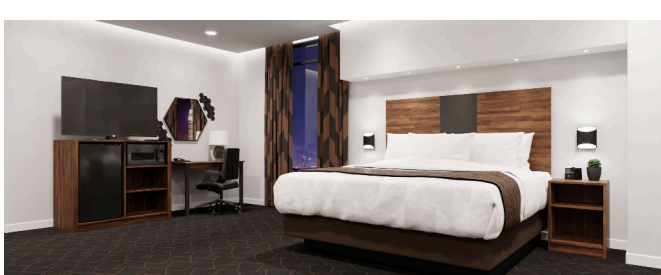

Old Mill

Shown in Old Mill Oak

Old Mill

Shown in Old Mill Oak

Headboard

WK-L412A King 82" W × 1 ½" D × 30" H
WK-L411A Queen 65" W × 1 ½" D × 30" H

Headboard

RF-L912 King 78" W × 1 ½" D × 48" H
RF-L911 Queen 62" W × 1 ½" D × 48" H