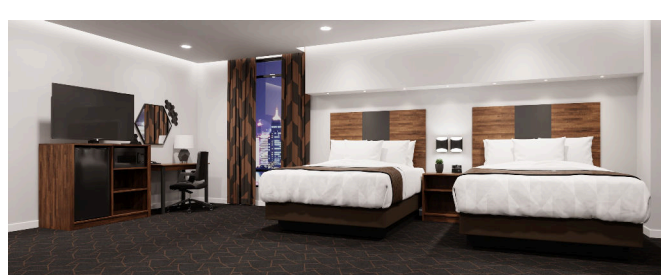

Old Mill

Shown in Old Mill Oak

Old Mill

Shown in Old Mill Oak

Headboard

WK-L412A King 82" W × 1 ½" D × 30" H
WK-L411A Queen 65" W × 1 ½" D × 30" H

Headboard

RF-L912 King 78" W × 1 ½" D × 48" H
RF-L911 Queen 62" W × 1 ½" D × 48" H