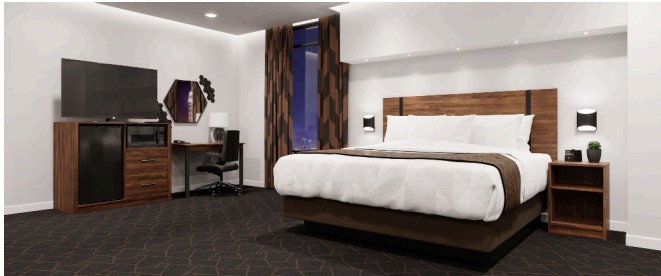

Old Mill

Shown in Old Mill Oak

Old Mill

Shown in Old Mill Oak

Headboard

WK-L412A King 82" W × 1 ½" D × 30" H
WK-L411A Queen 65" W × 1 ½" D × 30" H

Headboard

RF-L912 King 78" W × 1 ½" D × 48" H
RF-L911 Queen 62" W × 1 ½" D × 48" H

Nightstand

WK-L404B 18" W × 16" D × 26" H
WK-L404C 24" W × 16" D × 26" H

Desk

WK-L405A 42" W × 24" D × 30" H

Microfridge

WK-L423X 48" W × 24" D × 42" H

Microfridge

WK-L423XX 48" W × 24" D × 42" H