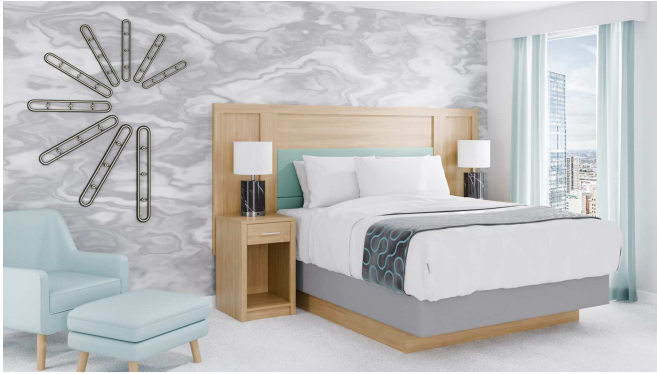

Dolphin

Shown in Pasadena Oak

Headboard System

- SB-4412A King Headboard** 110" w × 2 ¼" d × 50" h
- SB-4411 Queen Headboard** 98" w × 2 ¼" d × 50" h
- SB-4404 Nightstand** 18" w × 20" d × 29 ½" h
- SB-4404A Nightstand** 18" w × 20" d × 20 ½" h

Headboard System

- SB-4412A King Headboard** 110" w × 2 ¼" d × 50" h
- SB-4411 Queen Headboard** 98" w × 2 ¼" d × 50" h
- SB-4404X Nightstand** 18" w × 20" d × 29 ½" h
- SB-4404AX Nightstand** 18" w × 20" d × 20 ½" h

Dolphin

Shown in Pasadena Oak

Queen Headboard System

- SB-4411A Queen Headboard** 79" W × 2 ¼" D × 50" H
- SB-4404 Nightstand** 18" W × 20" D × 29 ½" H
- SB-4404A Nightstand** 18" W × 20" D × 20 ½" H

Queen Headboard System

- SB-4411A Queen Headboard** 79" W × 2 ¼" D × 50" H
- SB-4404X Nightstand** 18" W × 20" D × 29 ½" H
- SB-4404AX Nightstand** 18" W × 20" D × 20 ½" H

Dresser

- SB-4401** 56" W × 9" D × 34" H
- SB-4401A** 56" W × 22" D × 36" H