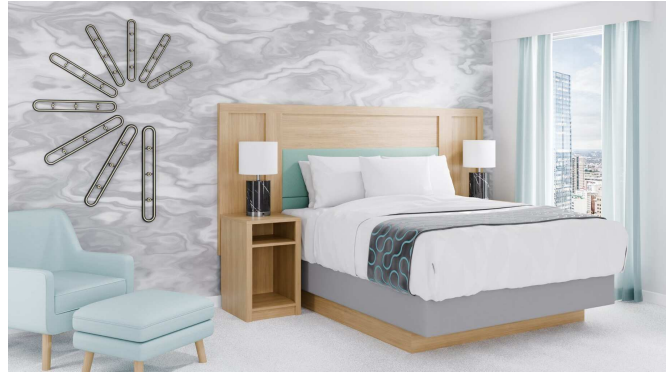

Dolphin

Shown in Pasadena Oak

Headboard System

- SB-4412A King Headboard** 110" w × 2 ¼" d × 50" h
- SB-4411 Queen Headboard** 98" w × 2 ¼" d × 50" h
- SB-4404 Nightstand** 18" w × 20" d × 29 ½" h
- SB-4404A Nightstand** 18" w × 20" d × 20 ½" h

Headboard System

- SB-4412A King Headboard** 110" w × 2 ¼" d × 50" h
- SB-4411 Queen Headboard** 98" w × 2 ¼" d × 50" h
- SB-4404X Nightstand** 18" w × 20" d × 29 ½" h
- SB-4404AX Nightstand** 18" w × 20" d × 20 ½" h

Dolphin

Shown in Pasadena Oak

Queen Headboard System

- SB-4411A Queen Headboard** 79" W × 2 ¼" D × 50" H
- SB-4404 Nightstand** 18" W × 20" D × 29 ½" H
- SB-4404A Nightstand** 18" W × 20" D × 20 ½" H

Queen Headboard System

- SB-4411A Queen Headboard** 79" W × 2 ¼" D × 50" H
- SB-4404X Nightstand** 18" W × 20" D × 29 ½" H
- SB-4404AX Nightstand** 18" W × 20" D × 20 ½" H

Dresser

- SB-4401** 56" W × 9" D × 34" H
- SB-4401A** 56" W × 22" D × 36" H