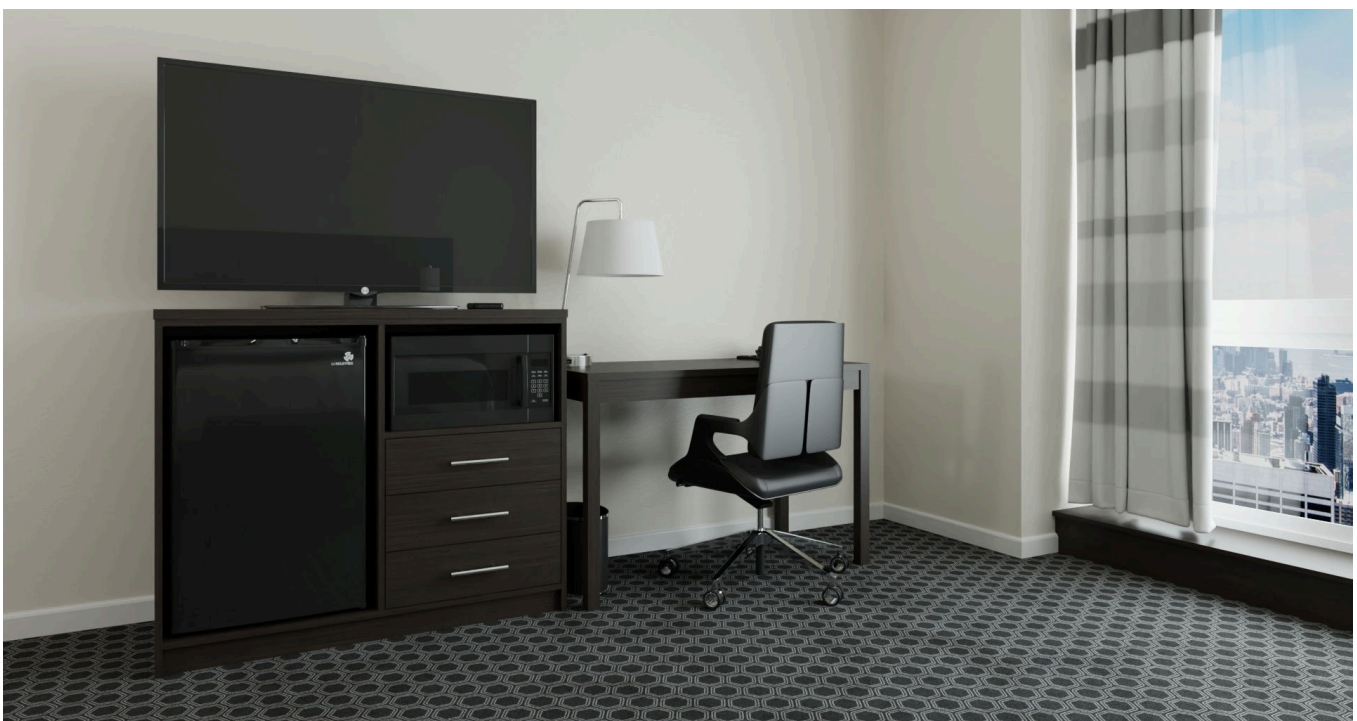

# Davenport

*Shown in Ebony Recon*

DV-M812 King Headboard System

DV-M811 Queen-Queen Headboard System

DV-M802 Chest

DV-M805 Desk

DV-M814A Luggage Bench

DV-M815 Coffee Table